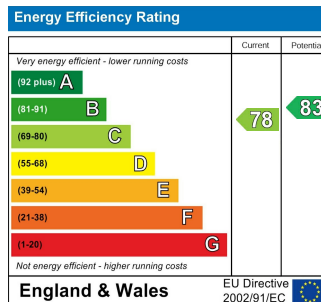

Description

MODERN one bedroom apartment to let in Basildon. The building is well maintained throughout and central to local amenities and just a short walk to Basildon Train Station. The property consists of a modern open plan lounge/kitchen with integrated appliances and a sliding door leading onto a private decking area. One double bedroom with a fitted wardrobe. Three piece bathroom suite. Call our lettings team for further details.

AGENTS NOTES: Appointmoor Estates Ltd as our Vendors Agents have endeavoured to check the accuracy of these sales particulars, but however, can offer no guarantee. These details are prepared as a general guide only, including details regarding lease, service charge, lease length and ground rent/review periods, council tax and deposit amount, and should not be relied upon as a basis to enter into a legal contract, or commit expenditure. An interested party should consult their own independent experts to verify the statements contained herein and before committing themselves to any expenditure or other legal commitments. The agent will not be responsible for any verbal statement made by any member of staff, as only a specific written confirmation should be relied upon. The agent will not be responsible for any loss other than when specific written confirmation has been requested. Floor plans are not to scale and only provide an indication of the layout. All measurements are approximate and should not be relied upon. We have not tested any apparatus, equipment, fixture, fittings or service and so cannot verify they are in working order, fit for their purpose, or within ownership of the sellers. Items shown in photographs are NOT included unless specifically mentioned in writing within the sales particulars.

VIEWINGS: BY APPOINTMOOR ESTATES ONLY